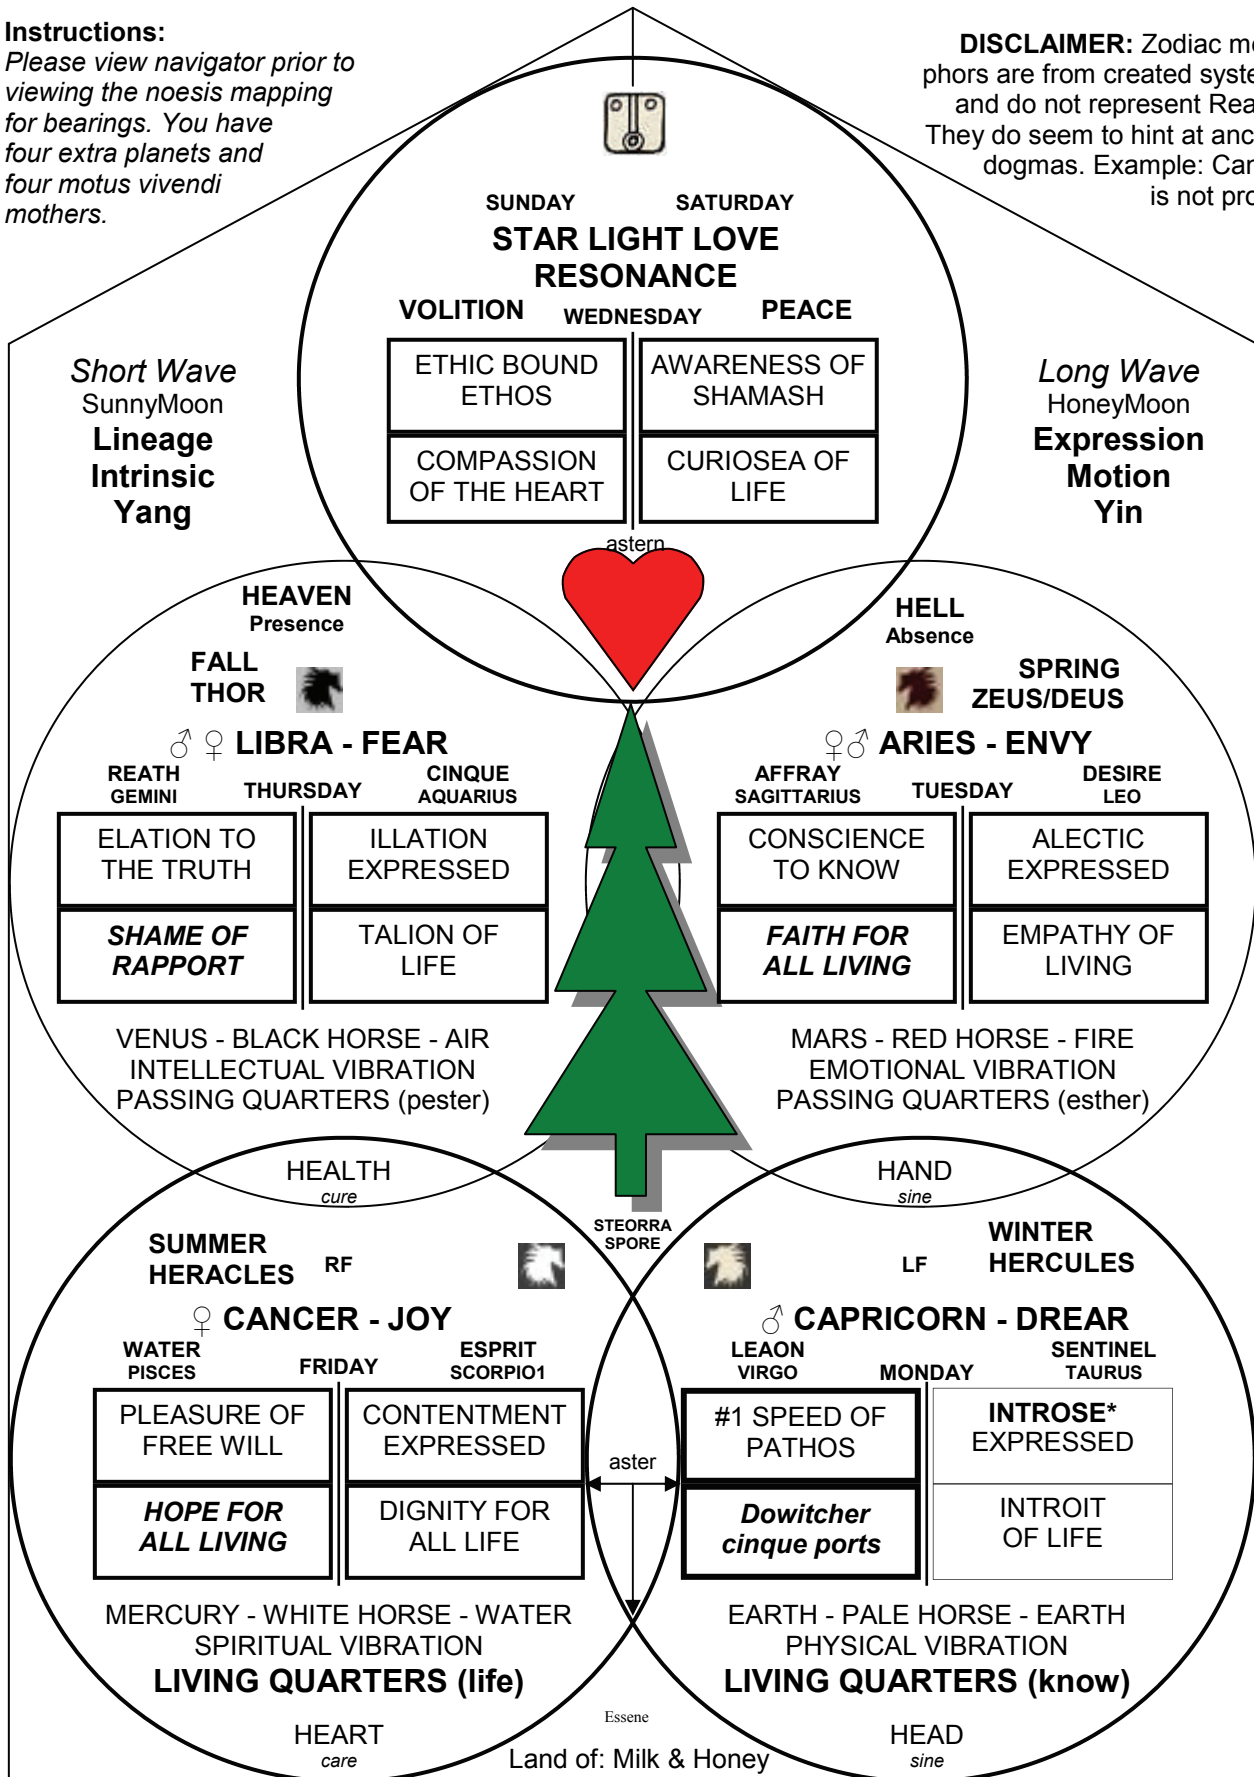

**Instructions:**

Please view navigator prior to viewing the noesis mapping for bearings. You have four extra planets and four motus vivendi mothers.

**DISCLAIMER:** Zodiac metaphors are from created systems and do not represent Reality, They do seem to hint at ancient dogmas. Example: Cancer is not proem

NOESIS MAP © LostDoctrine.com | ebookopen.com | greenerlights.com | 01open.com

All rights reserved, please print and save current publication. Essene05.pdf

NOTE: Azimuthal equidistant projection; the way; compass bearing 8.8.26

\*VERMIN ATTACHMENT WER2 ( RF- PHOENIX GARDEN OF EDEN; LF- PRYAMID; pester=ram : ester=red serpent )